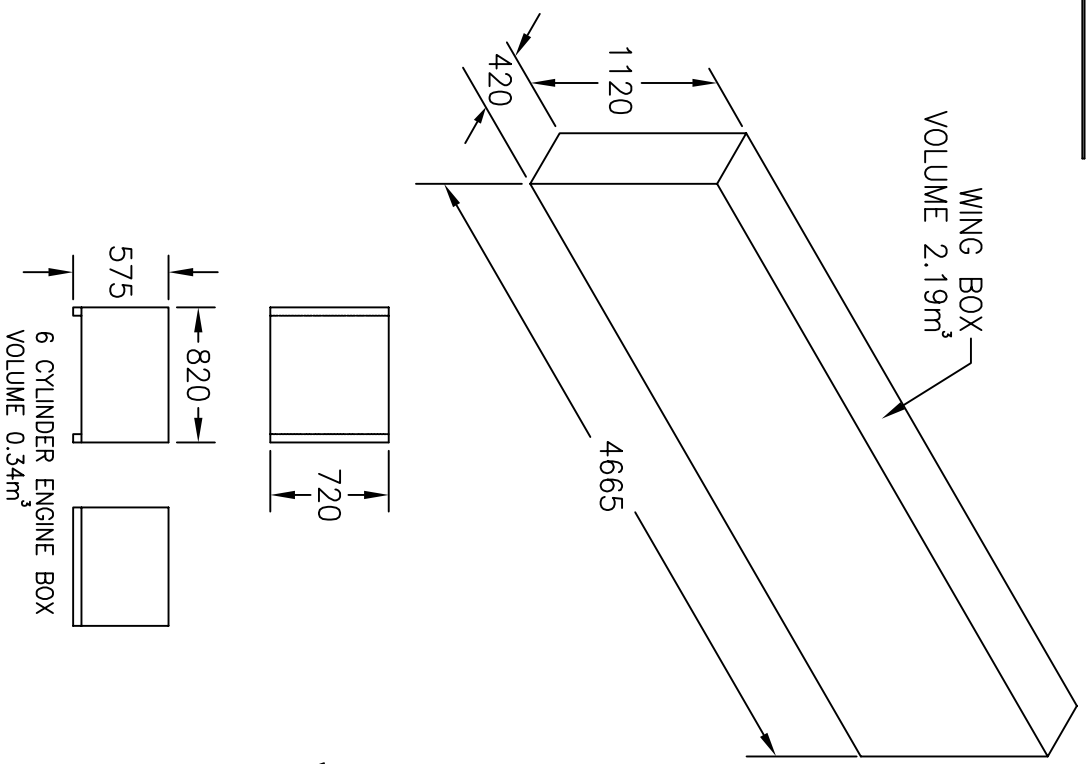

THIS DRAWING IS COPYRIGHT AND MUST NOT BE COPIED  
WITHOUT CONSENT OF AVTECH PTY LTD

DIMENSIONS IN MILLIMETRES

DO NOT SCALE

PROJECTION

A.C.N. 010 910 077  
JABIRU AIRCRAFT P/L  
P.O. BOX 5186  
BUNDABERG 4670  
QUEENSLAND AUSTRALIA  
PH 071 551778 FAX 071 552669

TOTAL WEIGHT OF BOTH BOXES & PALLET 500kg

DM	3	02/11/04
DM	2	17/05/04
SCALE	1	16/10/02
VAR		ISS. DATE

LIMITS		DRAWN	DS	AVTECH P/L A.C.N. 010 786 973 HINKLER AIRPORT BUNDABERG	TITLE	KIT SHIPPING BOX DIMENSIONS J SERIES (SHOWN IN TYPICAL SHIPPING CONFIG)	DWG. NO.	9059024-3
MATERIAL		APPR.					SHEET 2 OF 2	A4