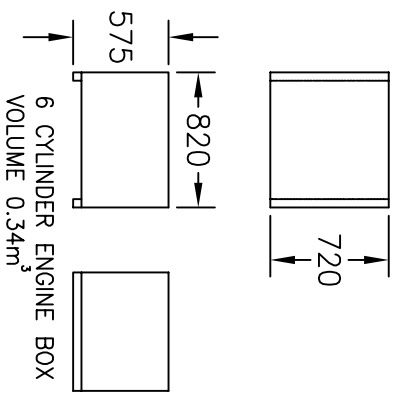

TOTAL WEIGHT OF BOTH BOXES & PALLET 500kg

DM	3	02/11/04
DM	2	17/05/04
SCALE	1	16/10/02
VAR		ISS. DATE

LIMITS		DRAWN	DS	AVTECH P/L A.C.N. 010 786 973 HINKLER AIRPORT BUNDABERG	TITLE	KIT SHIPPING BOX DIMENSIONS J SERIES (SHOWN IN TYPICAL SHIPPING CONFIG)	DWG. NO.	9059024-3
MATERIAL		APPR.					SHEET 2 OF 2	A4