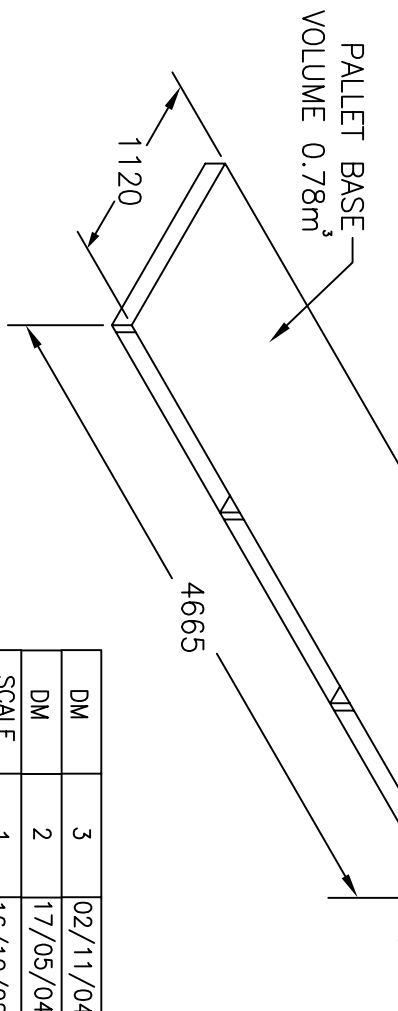

THIS DRAWING IS COPYRIGHT AND MUST NOT BE COPIED  
WITHOUT CONSENT OF AVTECH PTY LTD

DIMENSIONS IN MILLIMETRES

DO NOT SCALE

PROJECTION

A.C.N. 010 910 077  
JABIRU AIRCRAFT P/L  
P.O. BOX 5186  
BUNDABERG 4670  
QUEENSLAND AUSTRALIA  
PH 071 551778 FAX 071 552669

TOTAL WEIGHT OF BOTH BOXES & PALLET 500kg

DM	3	02/11/04
DM	2	17/05/04
SCALE	1	16/10/02
VAR		ISS. DATE

LIMITS		DRAWN	DS	AVTECH P/L A.C.N. 010 786 973 HINKLER AIRPORT BUNDABERG	TITLE	KIT SHIPPING BOX DIMENSIONS J SERIES (SHOWN IN TYPICAL SHIPPING CONFIG)	DWG. NO.	9059024-3
MATERIAL		APPR.					SHEET 2 OF 2	A4