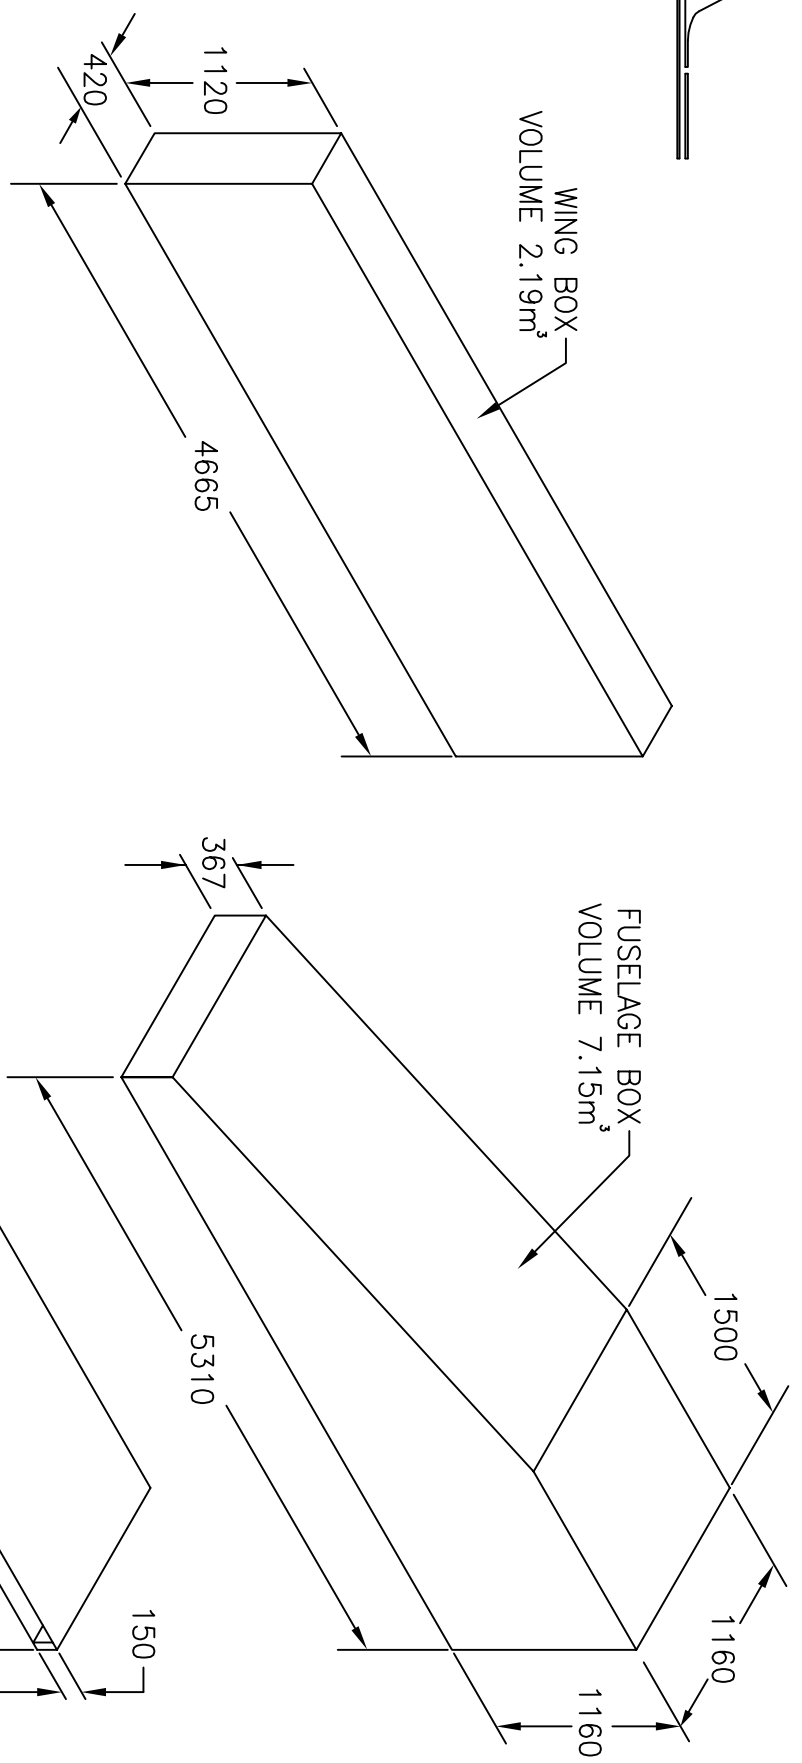

THIS DRAWING IS COPYRIGHT AND MUST NOT BE COPIED  
WITHOUT CONSENT OF AVTECH PTY LTD

DIMENSIONS IN MILLIMETRES

DO NOT SCALE

PROJECTION

A.C.N. 010 910 077  
JABIRU AIRCRAFT P/L  
P.O. BOX 5186  
BUNDABERG 4670  
QUEENSLAND AUSTRALIA  
PH 071 551778 FAX 071 552669

TOTAL WEIGHT OF BOTH BOXES & PALLET 500kg

DM	3	02/11/04
DM	2	17/05/04
SCALE	1	16/10/02
VAR		ISS. DATE

LIMITS		DRAWN	DS	AVTECH P/L A.C.N. 010 786 973 HINKLER AIRPORT BUNDABERG	TITLE	KIT SHIPPING BOX DIMENSIONS J SERIES (SHOWN IN TYPICAL SHIPPING CONFIG)	DWG. NO.	9059024-3
MATERIAL		APPR.					SHEET 2 OF 2	A4